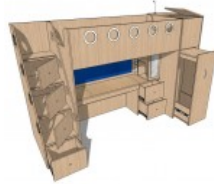

High Sleeper Cabin Beds

High Sleeper Bed
£1,100.00 (SSR501)

High Sleeper Cabin Bed
£1,899.00 (SSR500)

Call us for more information or a FREE quotation.

Strata Panels UK,
Airfield Industrial Estate
Warboys,
Cambridgeshire,
PE28 2SH
Phone: 01487 825040